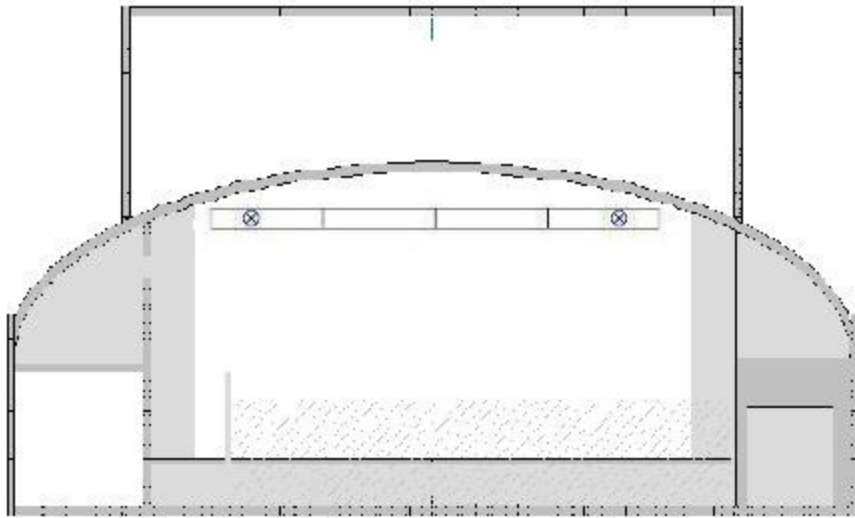

la Laiterie - Strasbourg

FRONT VIEW