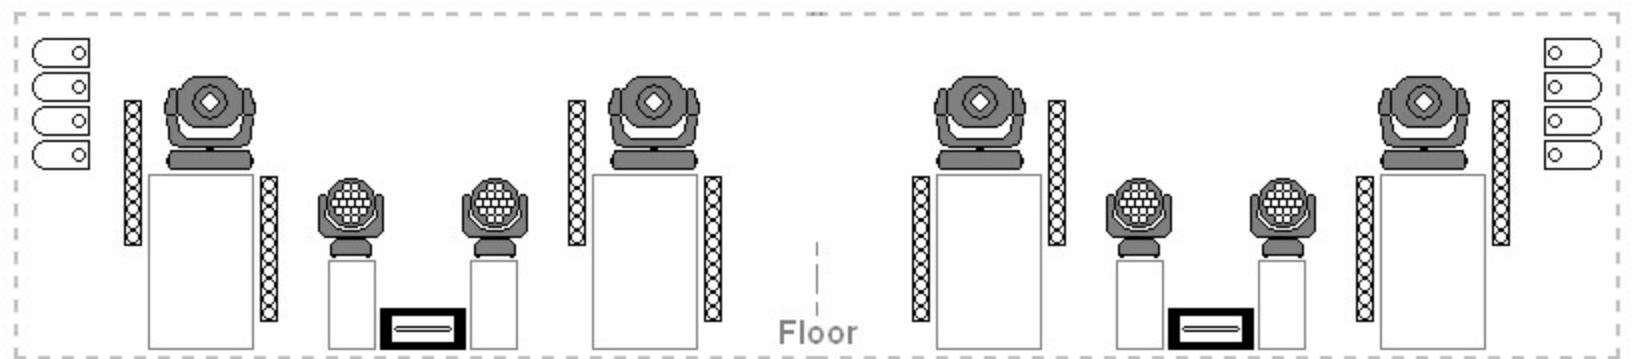

La Laiterie

artefact prl - Main Venue

Contact :
olivier@artefact.org

Backdrop truss 12m

Control :
GrandMA II Light

Dimmers : 84 x 3kw
ADB Memopack

Hazer MDG Max 3000
+ AF1 Fan

12 x Martin
Mac Quantum Spot

12 x Martin
Mac Aura Wash

7 x Martin / Rush
MH 6 Wash

6 x Martin
Atomic 3000

8 x Sunstrip
10 ch mode

12 x Blinder
1Kw

12 x Source 4
Zoom 15°/30°

+ Spare PARS
CP61 & CP62