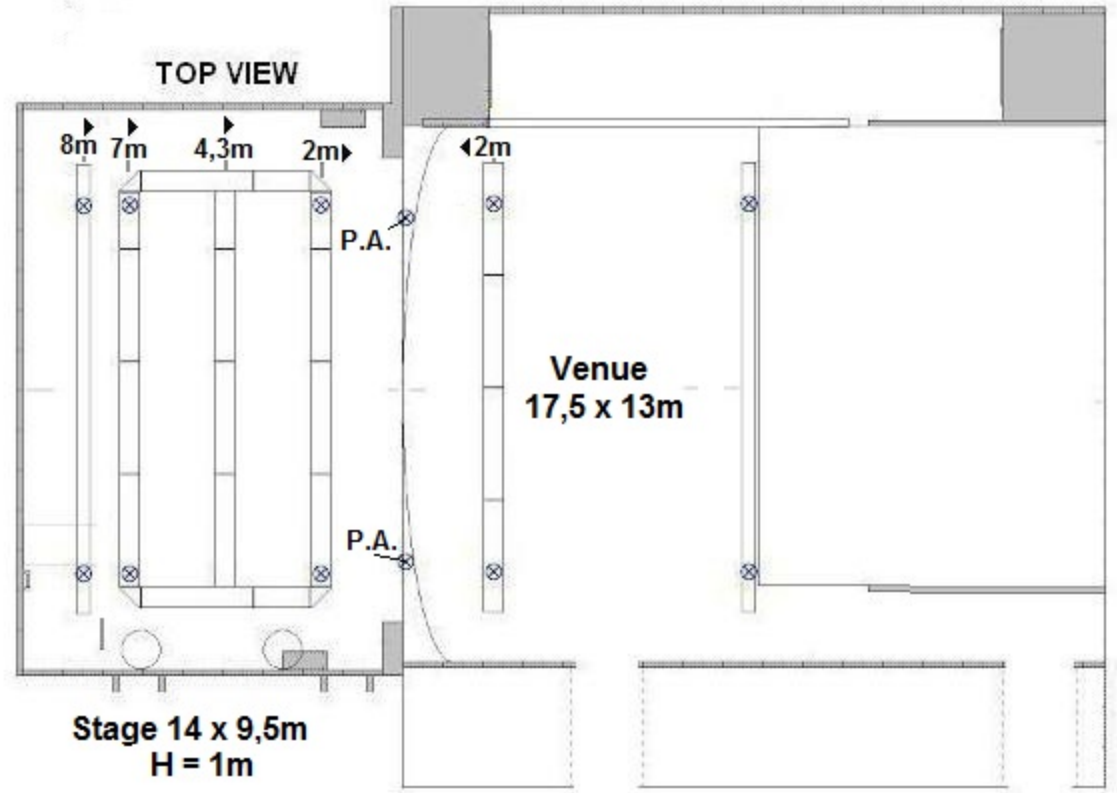

la Laiterie - Strasbourg

TOP VIEW