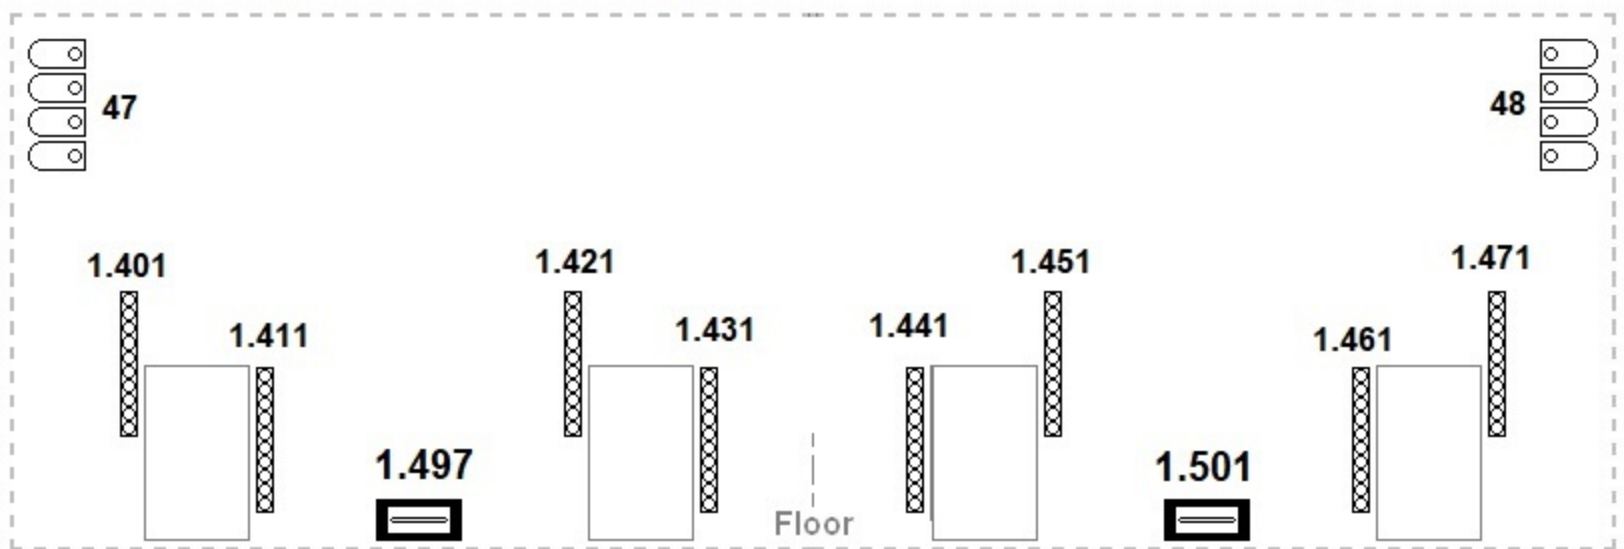

# La Laiterie

conventional & FX → DMX 1

artefact pri - Main Venue

Backdrop truss 12m

T.B.C.  
1 thru 24

Main truss  
10,50 x 5,20m

Front Wash 1 = 61 + 62 + 63; Front Wash 2 = 64 + 65 + 66

12 x Source 4  
Zoom 15°/30°

# la Laiterie - Strasbourg

FRONT VIEW

TOP VIEW

SIDE VIEW

Stage 14 x 9,5m  
H = 1m

Venue  
17,5 x 13m

P.A.

P.A.