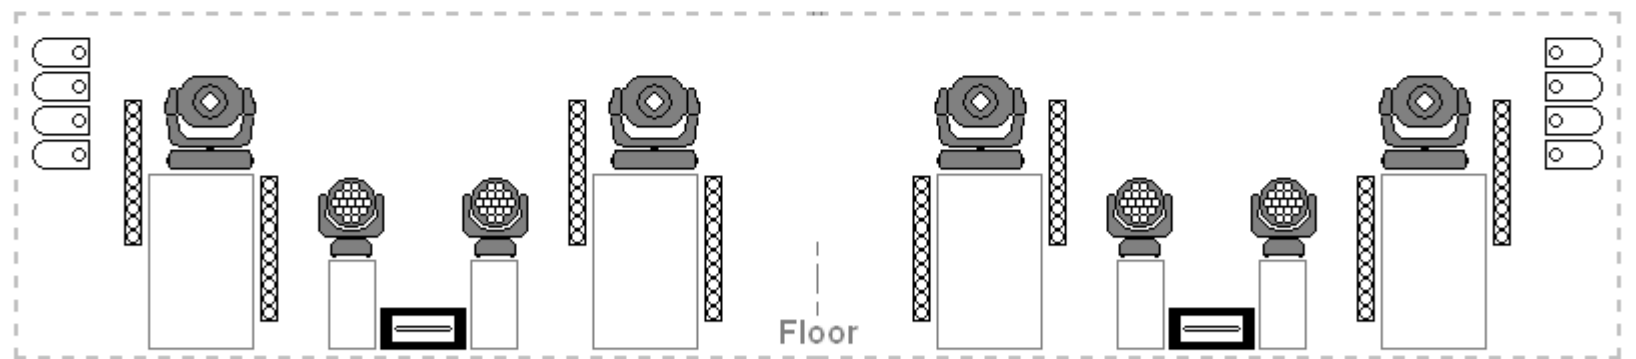

# La Laiterie

artefact prl - Main Venue

Contact :  
olivier@artefact.org

Backdrop truss 12m

Control :  
GrandMA II Light

Dimmers : 84 x 3kw  
ADB Memopack

Hazer MDG Max 3000  
+ AF1 Fan

12 x Martin  
Mac Quantum Spot

12 x Martin  
Mac Aura Wash

7 x Martin / Rush  
MH 6 Wash

6 x Martin  
Atomic 3000

8 x Sunstrip  
10 ch mode

12 x Blinder  
1Kw

12 x Source 4  
Zoom 15°/30°

ACL

+ Spare PARS  
CP61 & CP62

# La Laiterie

artefact prl - Main Venue

AUTOMATED

Backdrop truss 12m

Front truss

12 x Martin  
Mac Quantum Spot  
extended mode: 27 ch  
starting @ 2.001

12 x Martin Mac Aura  
Standard mode: 14 ch  
col. cal. off  
starting @ 2.235

# La Laiterie

conventional & FX → DMX 1

artefact pri - Main Venue

Backdrop truss 12m

T.B.C.  
1 thru 24

Front Wash 1 = 61 + 62 + 63; Front Wash 2 = 64 + 65 + 66

12 x Source 4  
Zoom 15°/30°

CP60  
VNSP