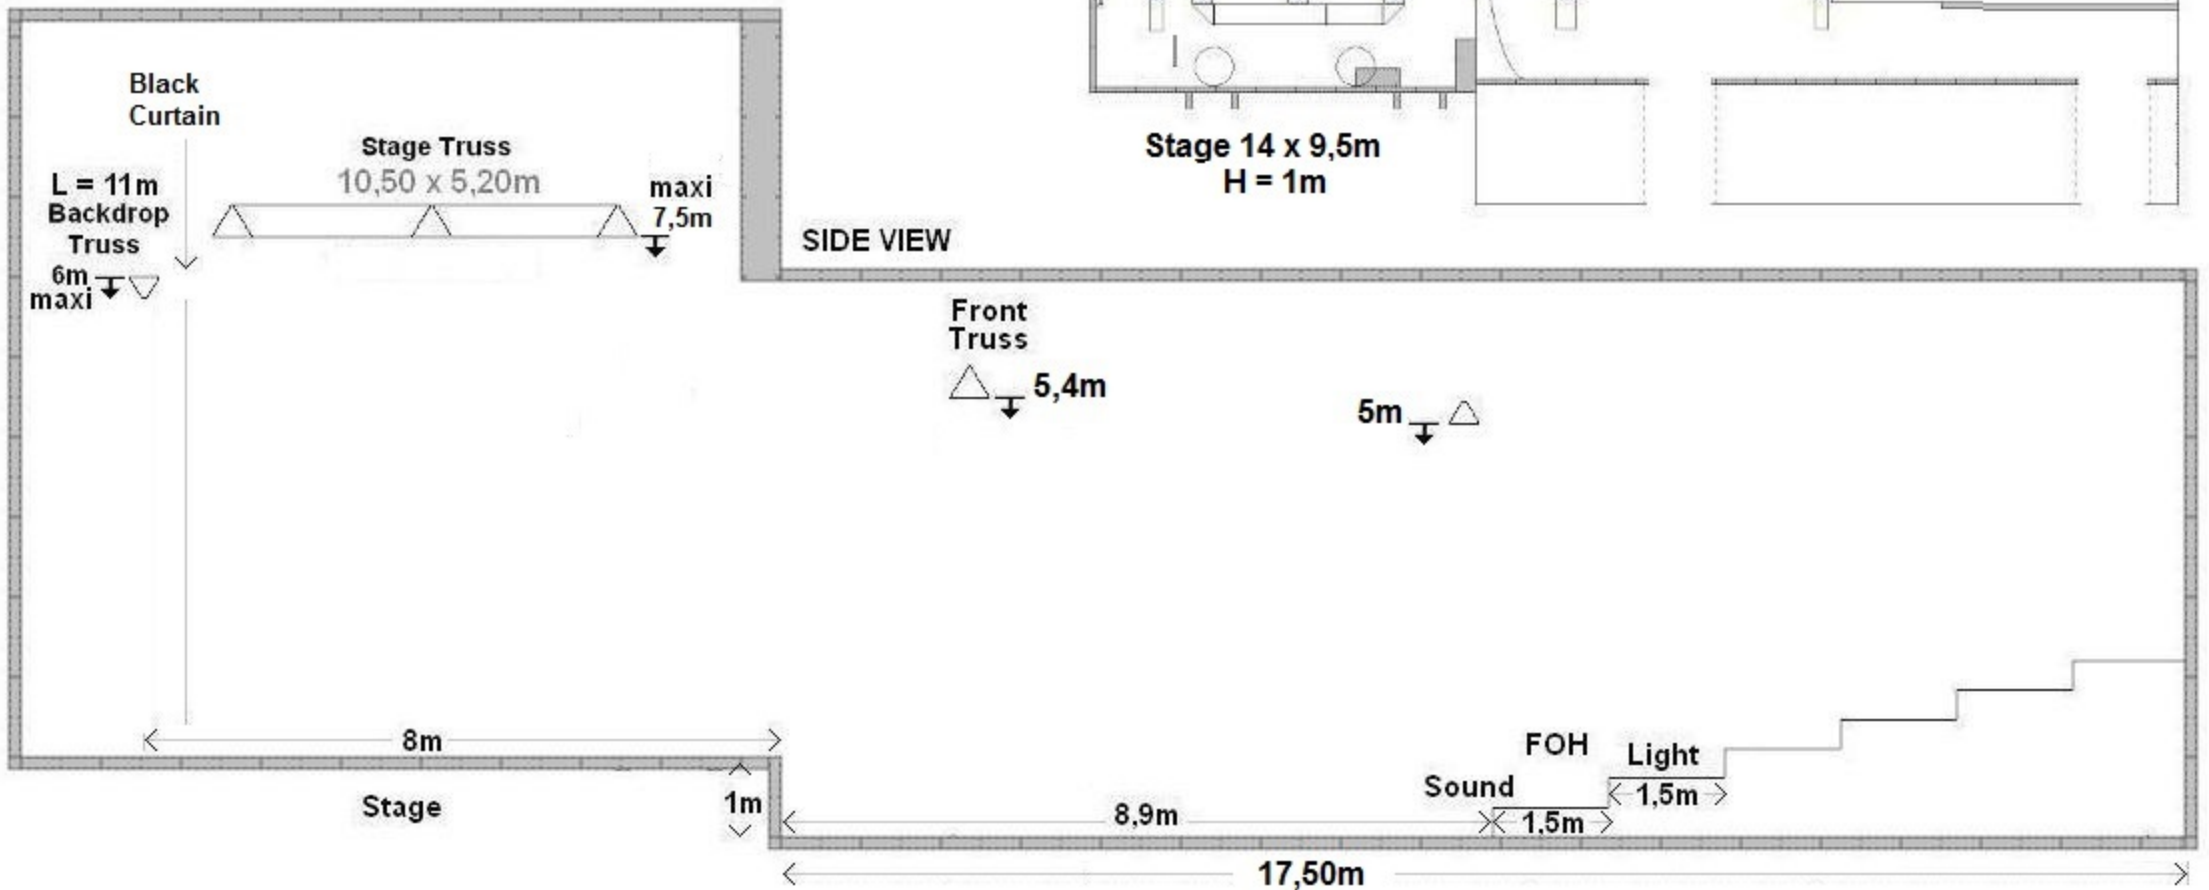

# La Laiterie

conventional & FX → DMX 1

artefact pri - Main Venue

Backdrop truss 12m

T.B.C.  
1 thru 24

Main truss  
10,50 x 5,20m

Front Wash 1 = 61 + 62 + 63; Front Wash 2 = 64 + 65 + 66

12 x Source 4  
Zoom 15°/30°

# la Laiterie - Strasbourg

FRONT VIEW

TOP VIEW

SIDE VIEW

Stage 14 x 9,5m  
H = 1m

Venue  
17,5 x 13m

P.A.

P.A.