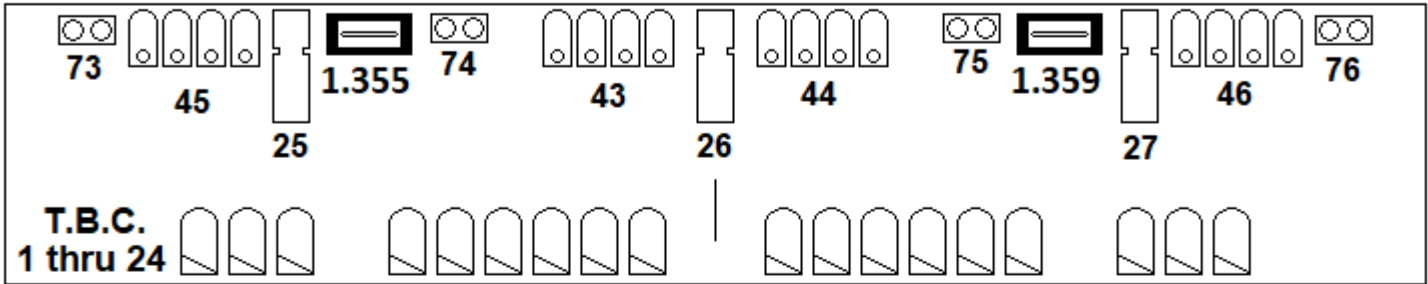

# La Laiterie

artefact prl - Main Venue

AUTOMATED

Backdrop truss 12m

Front truss

12 x Martin  
Mac Quantum Spot  
extended mode: 27 ch  
starting @ 2.001

12 x Martin Mac Aura  
Standard mode: 14 ch  
col. cal. off  
starting @ 2.235

# La Laiterie

conventional & FX → DMX 1

artefact pri - Main Venue

Backdrop truss 12m

T.B.C.  
1 thru 24

Front Wash 1 = 61 + 62 + 63; Front Wash 2 = 64 + 65 + 66

12 x Source 4  
Zoom 15°/30°

CP60  
VNSP