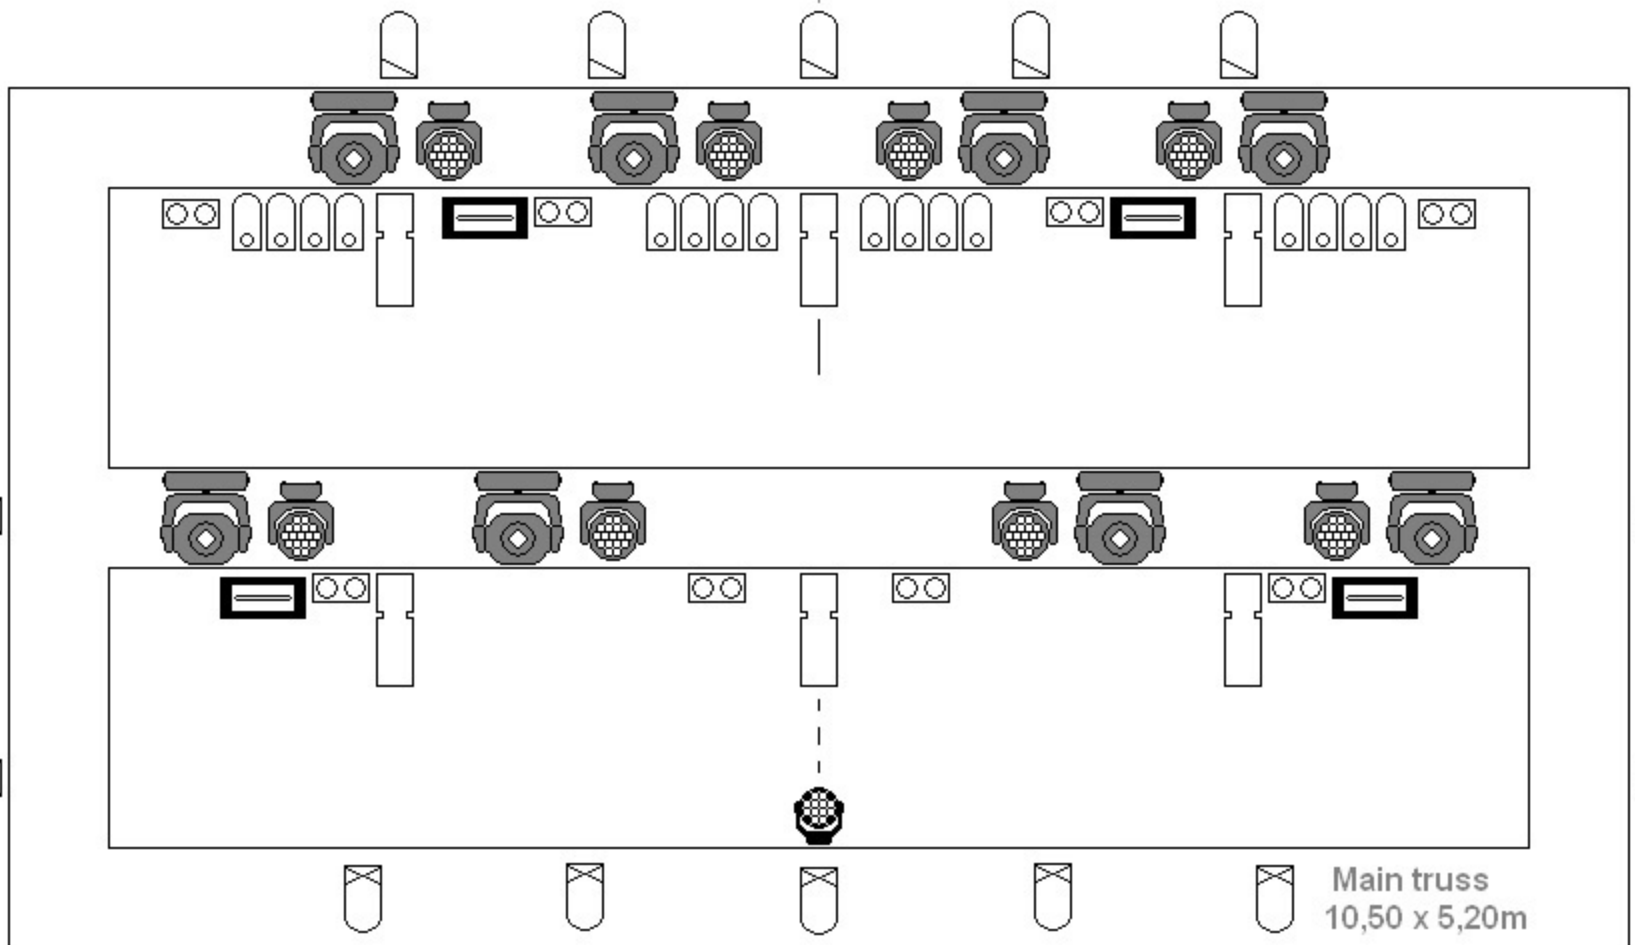

# La Laiterie

artefact prl - Main Venue

Contact :  
olivier@artefact.org

Backdrop truss 12m

Control :  
GrandMA II Light

Dimmers : 84 x 3kw  
ADB Memopack

Hazer MDG Max 3000  
+ AF1 Fan

12 x Martin  
Mac Quantum Spot

# La Laiterie

artefact prl - Main Venue

AUTOMATED

Backdrop truss 12m

Front truss

12 x Martin  
Mac Quantum Spot  
extended mode: 27 ch  
starting @ 2.001

12 x Martin Mac Aura  
Standard mode: 14 ch  
col. cal. off  
starting @ 2.235

# La Laiterie

conventional & FX → DMX 1

artefact pri - Main Venue

Backdrop truss 12m

T.B.C.  
1 thru 24

Main truss  
10,50 x 5,20m

Front Wash 1 = 61 + 62 + 63; Front Wash 2 = 64 + 65 + 66

12 x Source 4  
Zoom 15°/30°

# la Laiterie - Strasbourg

FRONT VIEW

TOP VIEW

SIDE VIEW

Stage 14 x 9,5m  
H = 1m

Venue  
17,5 x 13m

P.A.

P.A.