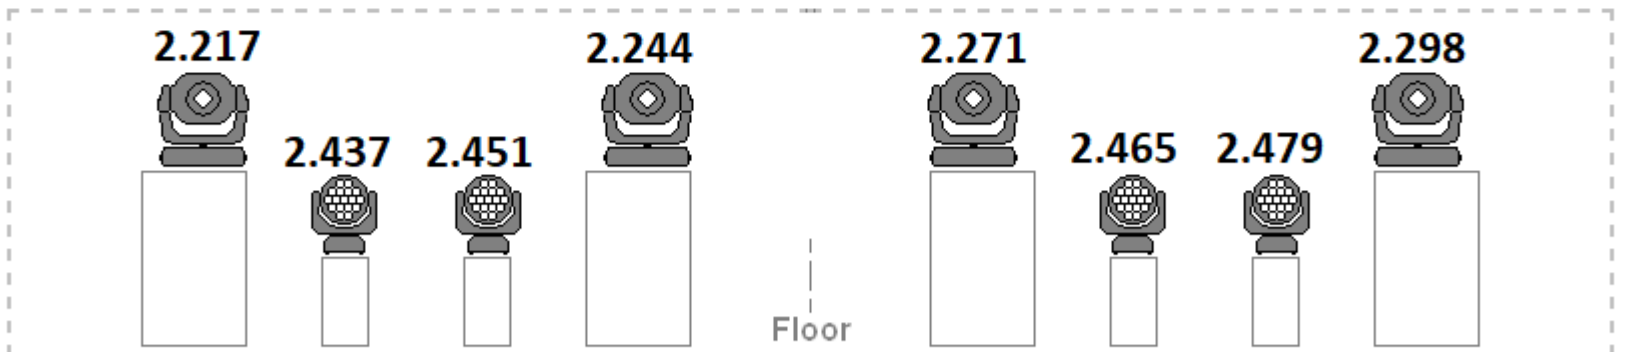

# La Laiterie

artefact prl - Main Venue

AUTOMATED

Backdrop truss 12m

Front truss

12 x Martin  
Mac Quantum Spot  
extended mode: 27 ch  
starting @ 2.001

12 x Martin Mac Aura  
Standard mode: 14 ch  
col. cal. off  
starting @ 2.235

# La Laiterie

conventional & FX → DMX 1

artefact pri - Main Venue

Backdrop truss 12m

T.B.C.  
1 thru 24

Front Wash 1 = 61 + 62 + 63; Front Wash 2 = 64 + 65 + 66

12 x Source 4  
Zoom 15°/30°

CP60  
VNSP