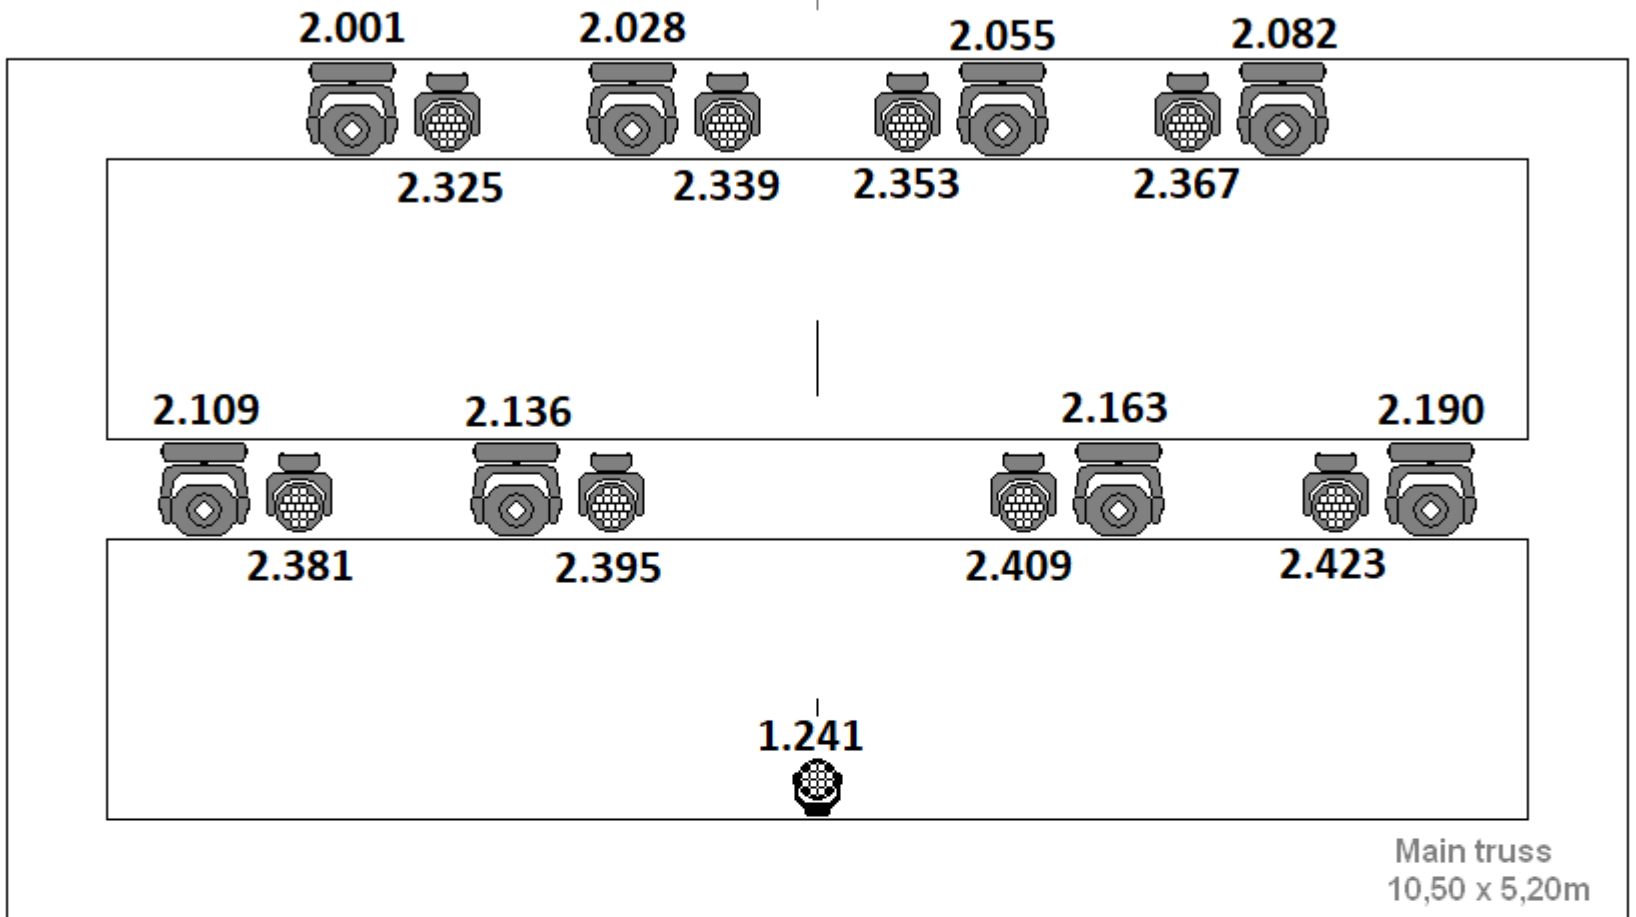

12 x Martin  
Mac Aura Wash

7 x Martin / Rush  
MH 6 Wash

6 x Martin  
Atomic 3000

8 x Sunstrip  
10 ch mode

12 x Blinder  
1Kw

12 x Source 4  
Zoom 15°/30°

ACL

+ Spare PARS  
CP61 & CP62

# La Laiterie

artefact prl - Main Venue

AUTOMATED

Backdrop truss 12m

Front truss

12 x Martin  
Mac Quantum Spot  
extended mode: 27 ch  
starting @ 2.001

12 x Martin Mac Aura  
Standard mode: 14 ch  
col. cal. off  
starting @ 2.235

# La Laiterie

conventional & FX → DMX 1

artefact pri - Main Venue

Backdrop truss 12m

T.B.C.  
1 thru 24

Front Wash 1 = 61 + 62 + 63; Front Wash 2 = 64 + 65 + 66

12 x Source 4  
Zoom 15°/30°

CP60  
VNSP