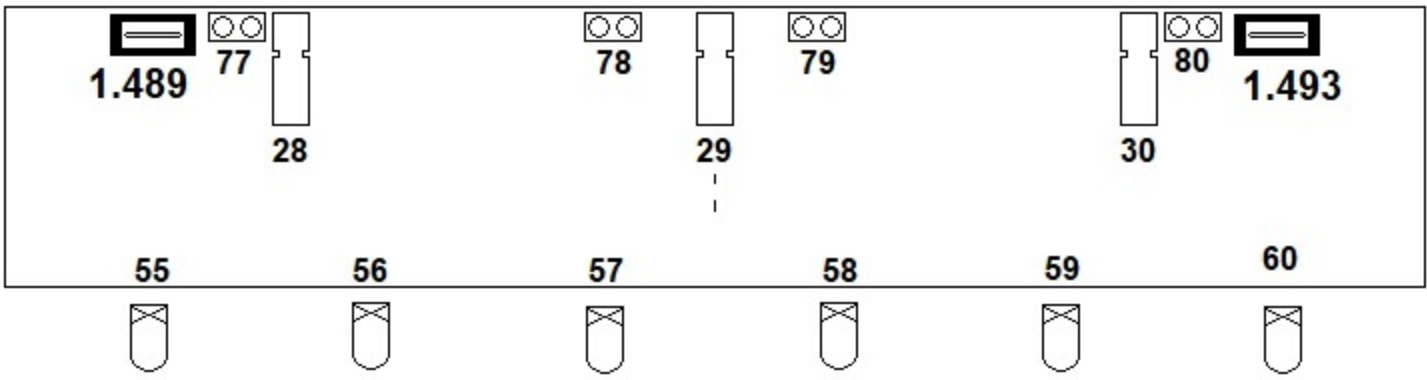

# La Laiterie

conventional & FX → DMX 1

artefact pri - Main Venue

Backdrop truss 12m

T.B.C.  
1 thru 24

Main truss  
10,50 x 5,20m

Front Wash 1 = 61 + 62 + 63; Front Wash 2 = 64 + 65 + 66

12 x Source 4  
Zoom 15°/30°

# la Laiterie - Strasbourg

FRONT VIEW

TOP VIEW

SIDE VIEW

Stage 14 x 9,5m  
H = 1m

Venue  
17,5 x 13m

P.A.

P.A.