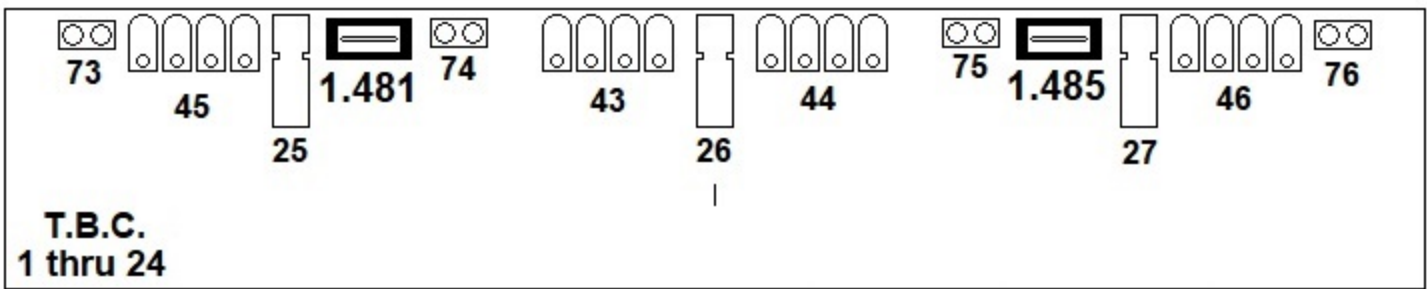

# La Laiterie

artefact prl - Main Venue

AUTOMATED

Backdrop truss 12m

Front truss

12 x Martin  
Mac Quantum Spot  
extended mode: 27 ch  
starting @ 2.001

12 x Martin Mac Aura  
Standard mode: 14 ch  
col. cal. off  
starting @ 2.235

# La Laiterie

conventional & FX → DMX 1

artefact pri - Main Venue

Backdrop truss 12m

T.B.C.  
1 thru 24

Main truss  
10,50 x 5,20m

Front Wash 1 = 61 + 62 + 63; Front Wash 2 = 64 + 65 + 66

12 x Source 4  
Zoom 15°/30°

# la Laiterie - Strasbourg

FRONT VIEW

TOP VIEW

SIDE VIEW

Stage 14 x 9,5m  
H = 1m

Venue  
17,5 x 13m

P.A.

P.A.