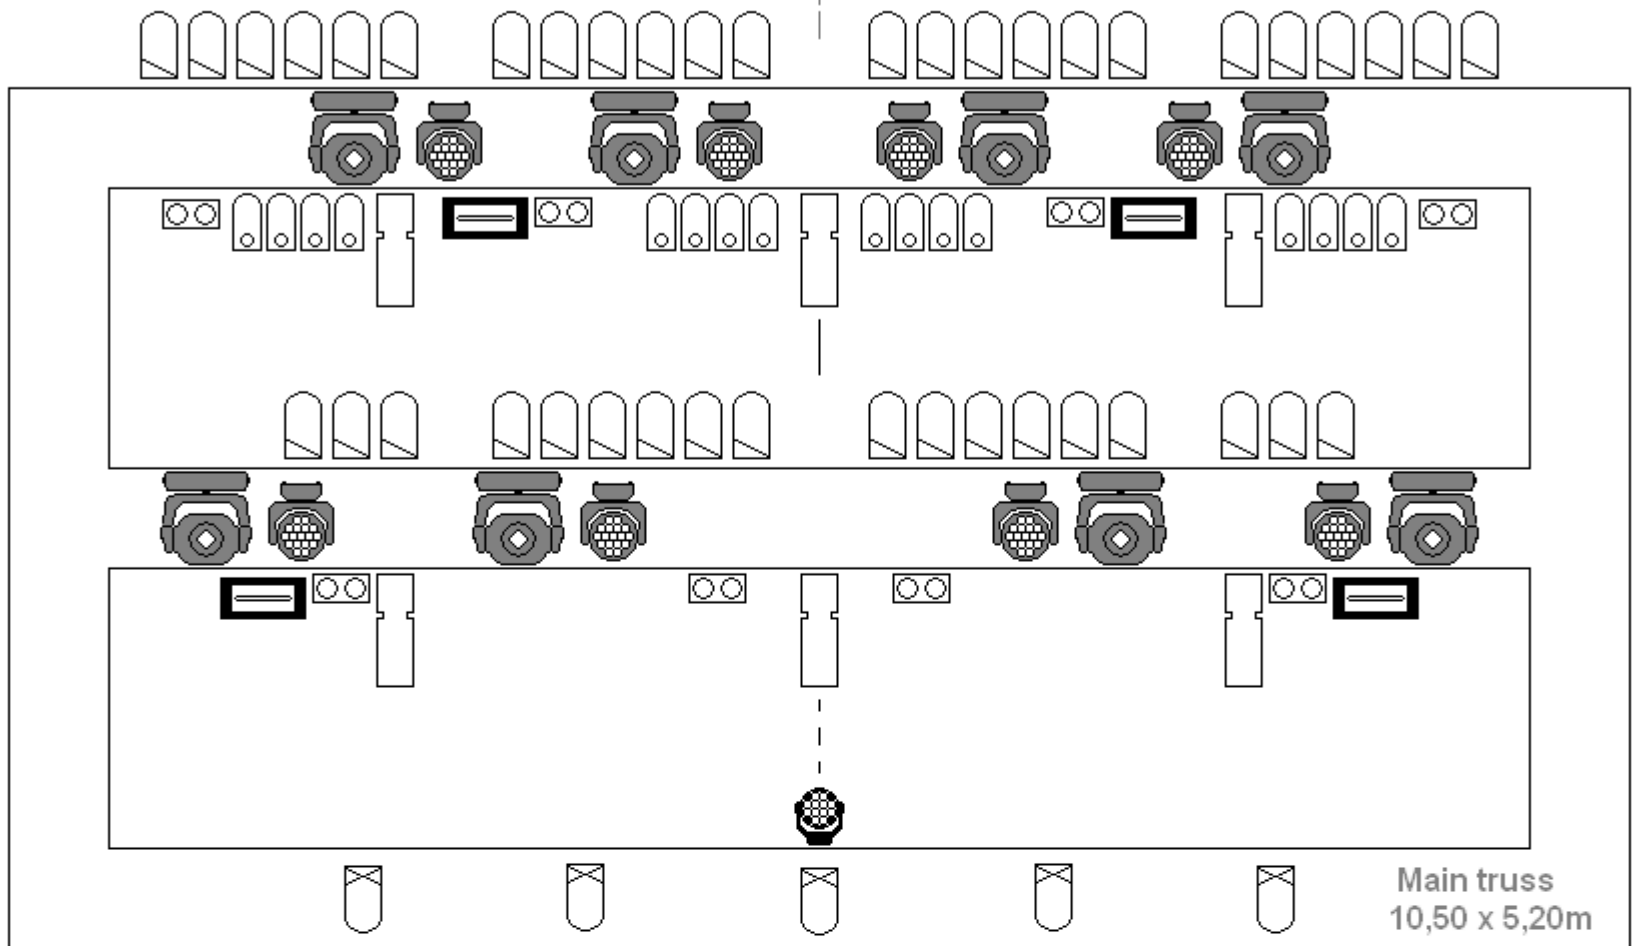

# La Laiterie

artefact prl - Main Venue

Contact :  
olivier@artefact.org

Backdrop truss 12m

Control :  
GrandMA II Light

Dimmers : 84 x 3kw  
ADB Memopack

Hazer MDG Max 3000  
+ AF1 Fan

12 x Martin  
Mac Quantum Spot

# La Laiterie

artefact prl - Main Venue

AUTOMATED

Backdrop truss 12m

Front truss

12 x Martin  
Mac Quantum Spot  
extended mode: 27 ch  
starting @ 2.001

12 x Martin Mac Aura  
Standard mode: 14 ch  
col. cal. off  
starting @ 2.235

# La Laiterie

conventional & FX → DMX 1

artefact pri - Main Venue

Backdrop truss 12m

T.B.C.  
1 thru 24

Front Wash 1 = 61 + 62 + 63; Front Wash 2 = 64 + 65 + 66

12 x Source 4  
Zoom 15°/30°

CP60  
VNSP

# la Laiterie - Strasbourg

FRONT VIEW

TOP VIEW

SIDE VIEW