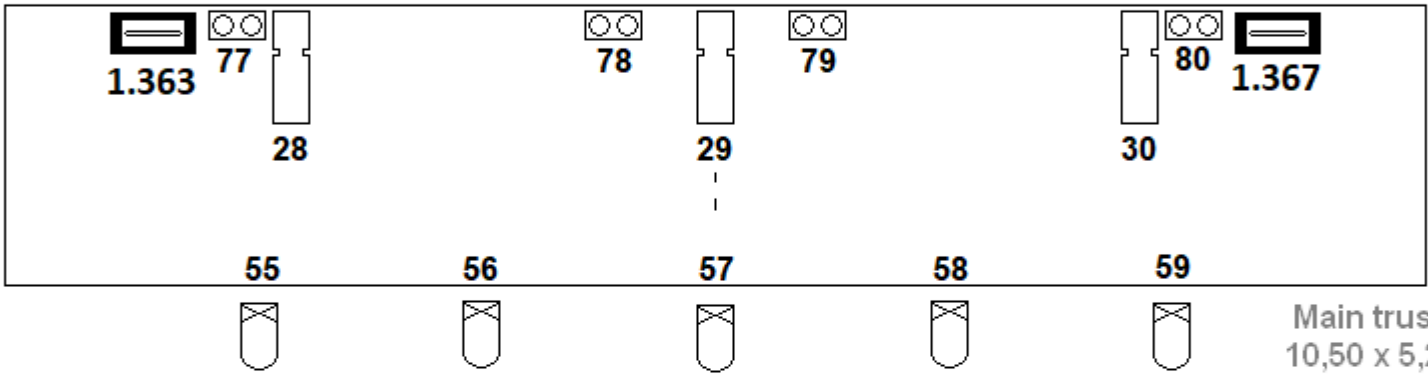

# La Laiterie

conventional & FX → DMX 1

artefact pri - Main Venue

Backdrop truss 12m

T.B.C.  
1 thru 24

Front Wash 1 = 61 + 62 + 63; Front Wash 2 = 64 + 65 + 66

12 x Source 4  
Zoom 15°/30°

CP60  
VNSP