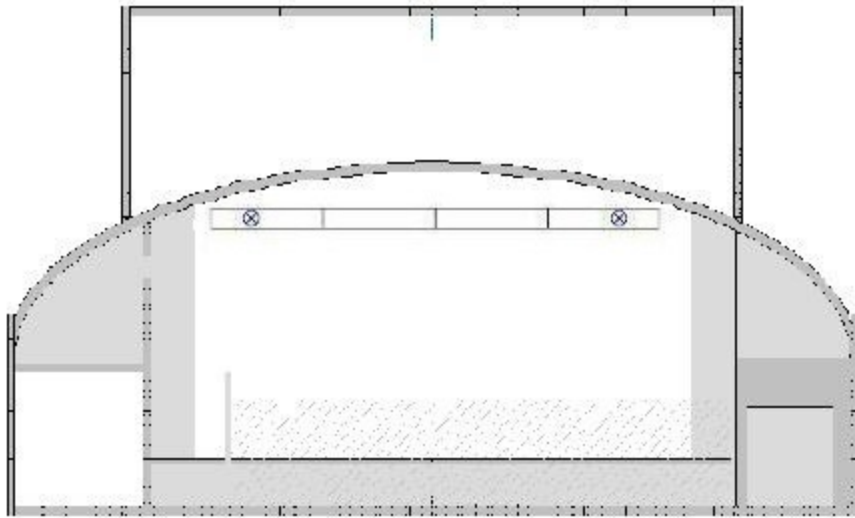

# La Laiterie

conventional & FX → DMX 1

artefact pri - Main Venue

Backdrop truss 12m

T.B.C.  
1 thru 24

Main truss  
10,50 x 5,20m

Front Wash 1 = 61 + 62 + 63; Front Wash 2 = 64 + 65 + 66

12 x Source 4  
Zoom 15°/30°

# la Laiterie - Strasbourg

FRONT VIEW

TOP VIEW

SIDE VIEW

Stage 14 x 9,5m  
H = 1m

Venue  
17,5 x 13m

P.A.

P.A.