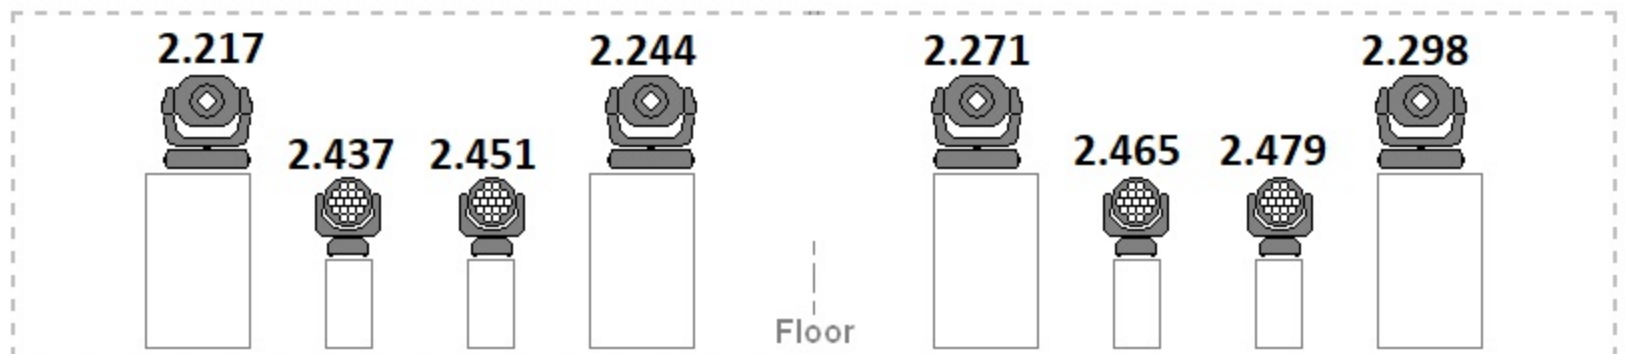

# La Laiterie

artefact prl - Main Venue

AUTOMATED

Backdrop truss 12m

Front truss

12 x Martin  
Mac Quantum Spot  
extended mode: 27 ch  
starting @ 2.001

12 x Martin Mac Aura  
Standard mode: 14 ch  
col. cal. off  
starting @ 2.235

# La Laiterie

conventional & FX → DMX 1

artefact pri - Main Venue

Backdrop truss 12m

T.B.C.  
1 thru 24

Main truss  
10,50 x 5,20m

Front Wash 1 = 61 + 62 + 63; Front Wash 2 = 64 + 65 + 66

12 x Source 4  
Zoom 15°/30°

# la Laiterie - Strasbourg

FRONT VIEW

TOP VIEW

SIDE VIEW

Stage 14 x 9,5m  
H = 1m

Venue  
17,5 x 13m

P.A.

P.A.