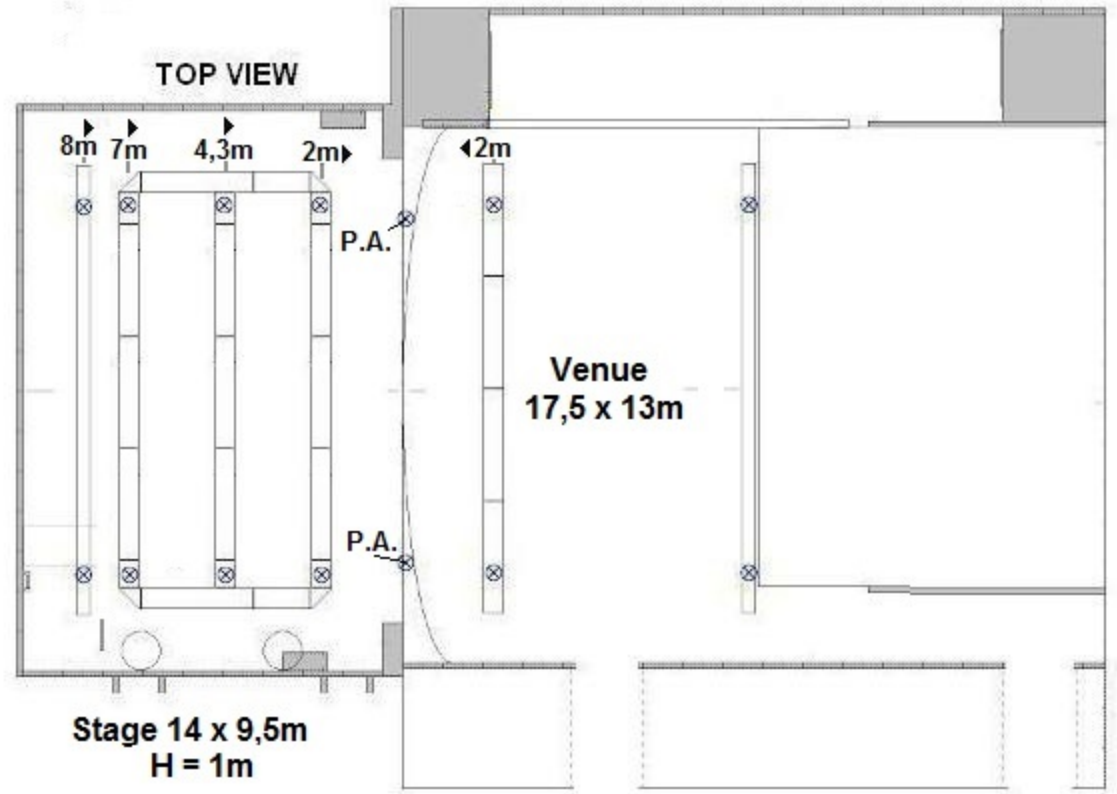

# La Laiterie

conventional & FX → DMX 1

artefact pri - Main Venue

Backdrop truss 12m

T.B.C.  
1 thru 24

Main truss  
10,50 x 5,20m

Front Wash 1 = 61 + 62 + 63; Front Wash 2 = 64 + 65 + 66

12 x Source 4  
Zoom 15°/30°

# la Laiterie - Strasbourg

FRONT VIEW

TOP VIEW

SIDE VIEW

Stage 14 x 9,5m  
H = 1m

Venue  
17,5 x 13m

P.A.

P.A.