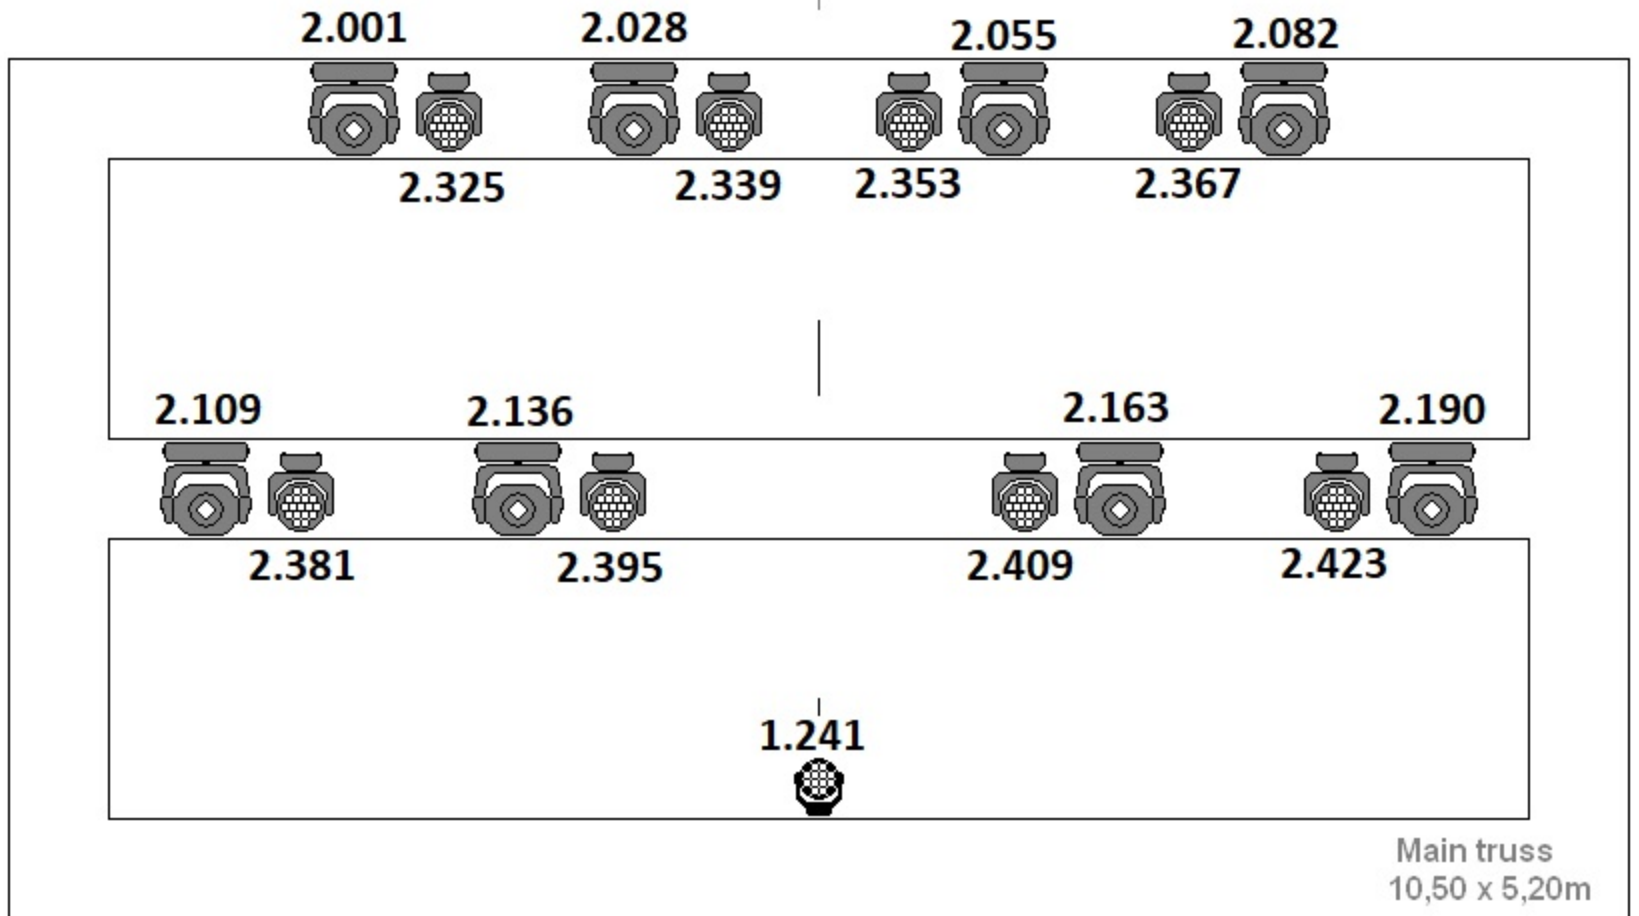

12 x Martin  
Mac Aura Wash

7 x Martin / Rush  
MH 6 Wash

6 x Martin  
Atomic 3000

8 x Sunstrip  
10 ch mode

12 x Blinder  
1Kw

12 x Source 4  
Zoom 15°/30°

+ Spare PARS  
CP61 & CP62

# La Laiterie

artefact prl - Main Venue

AUTOMATED

Backdrop truss 12m

Front truss

12 x Martin  
Mac Quantum Spot  
extended mode: 27 ch  
starting @ 2.001

12 x Martin Mac Aura  
Standard mode: 14 ch  
col. cal. off  
starting @ 2.235

# La Laiterie

conventional & FX → DMX 1

artefact pri - Main Venue

Backdrop truss 12m

T.B.C.  
1 thru 24

Main truss  
10,50 x 5,20m

Front Wash 1 = 61 + 62 + 63; Front Wash 2 = 64 + 65 + 66

12 x Source 4  
Zoom 15°/30°

# la Laiterie - Strasbourg

FRONT VIEW

TOP VIEW

SIDE VIEW

Stage 14 x 9,5m  
H = 1m

Venue  
17,5 x 13m

P.A.

P.A.