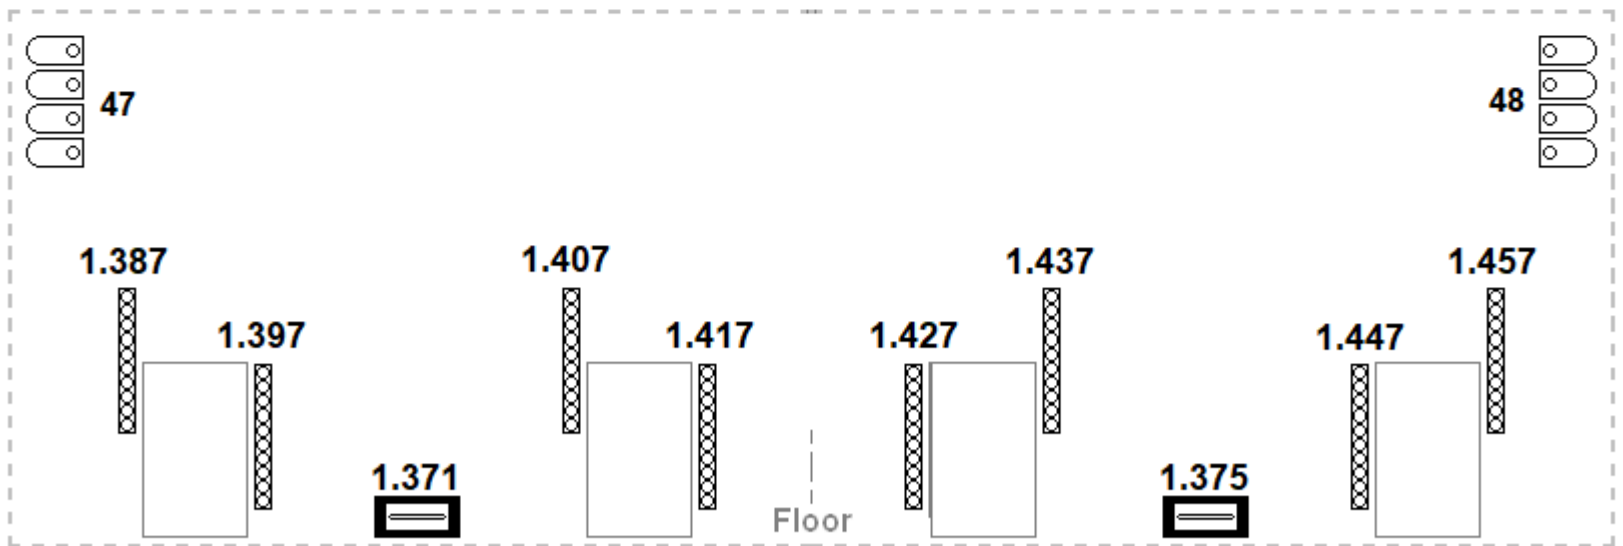

# La Laiterie

conventional & FX → DMX 1

artefact pri - Main Venue

Backdrop truss 12m

T.B.C.  
1 thru 24

Front Wash 1 = 61 + 62 + 63; Front Wash 2 = 64 + 65 + 66

12 x Source 4  
Zoom 15°/30°

CP60  
VNSP